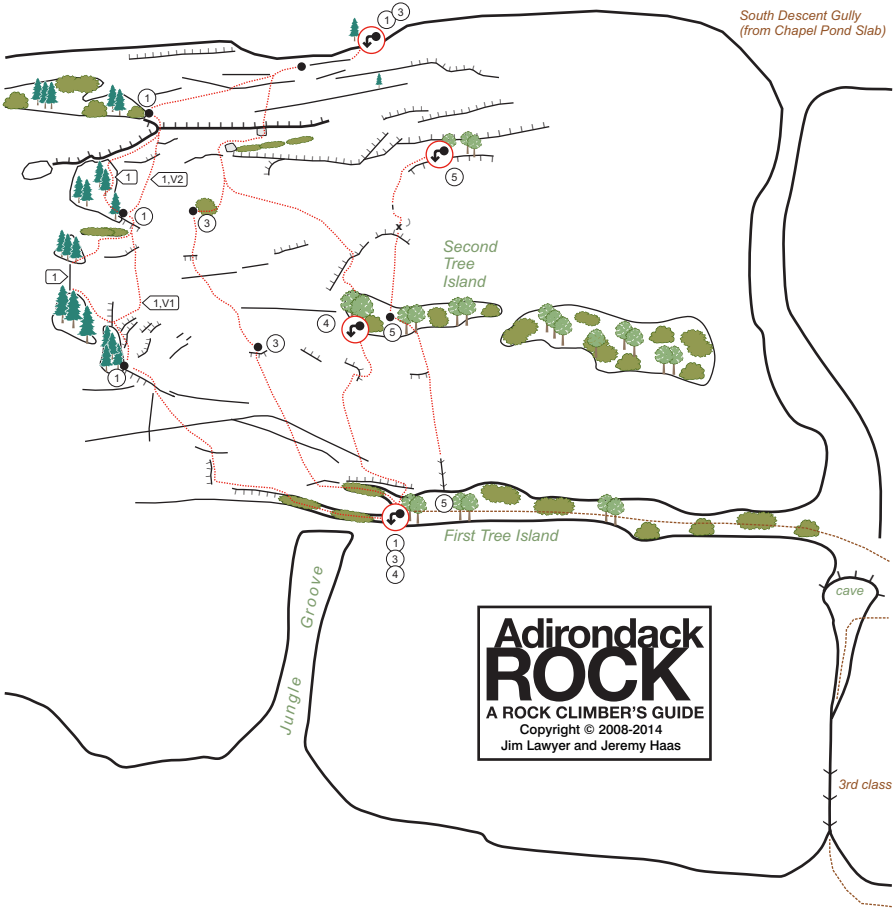

South Descent Gully
(from Chapel Pond Slab)

Adirondack
ROCK
A ROCK CLIMBER'S GUIDE
Copyright © 2008-2014
Jim Lawyer and Jeremy Haas

Jungle Groove

First Tree Island

Second Tree Island

cave

3rd class