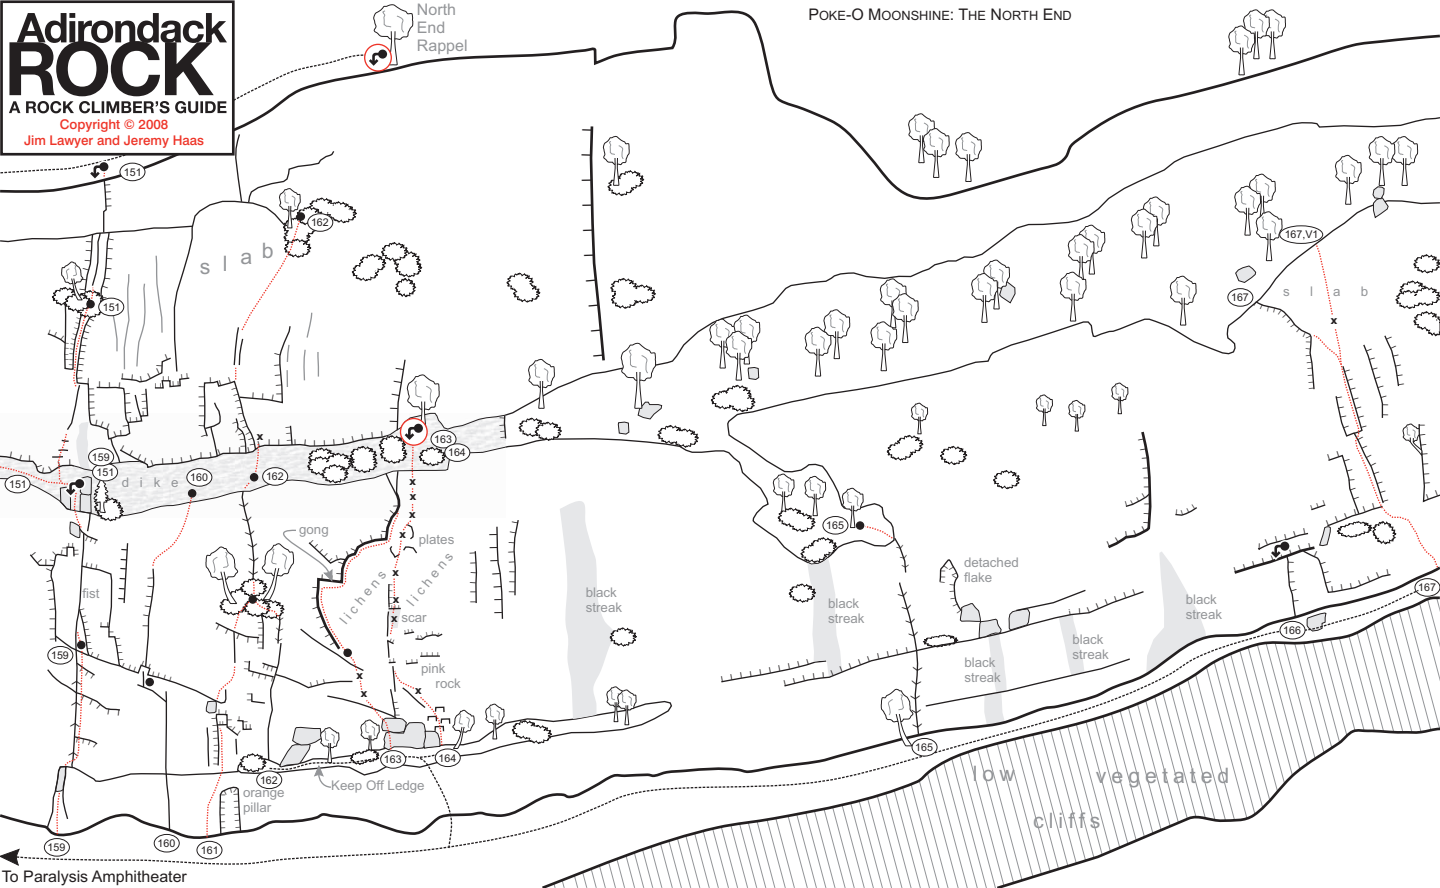

Adirondack ROCK

A ROCK CLIMBER'S GUIDE
Copyright © 2008
Jim Lawyer and Jeremy Haas

POKE-O MOONSHINE: THE NORTH END

North End Rappel

slab

slab

151

162

165

167

159

gong

plates

lichens

lichens

scar

pink rock

black streak

black streak

detached flake

black streak

black streak

black streak

162 orange pillar

Keep Off Ledge

low vegetated cliffs

159

160

161

To Paralysis Amphitheater