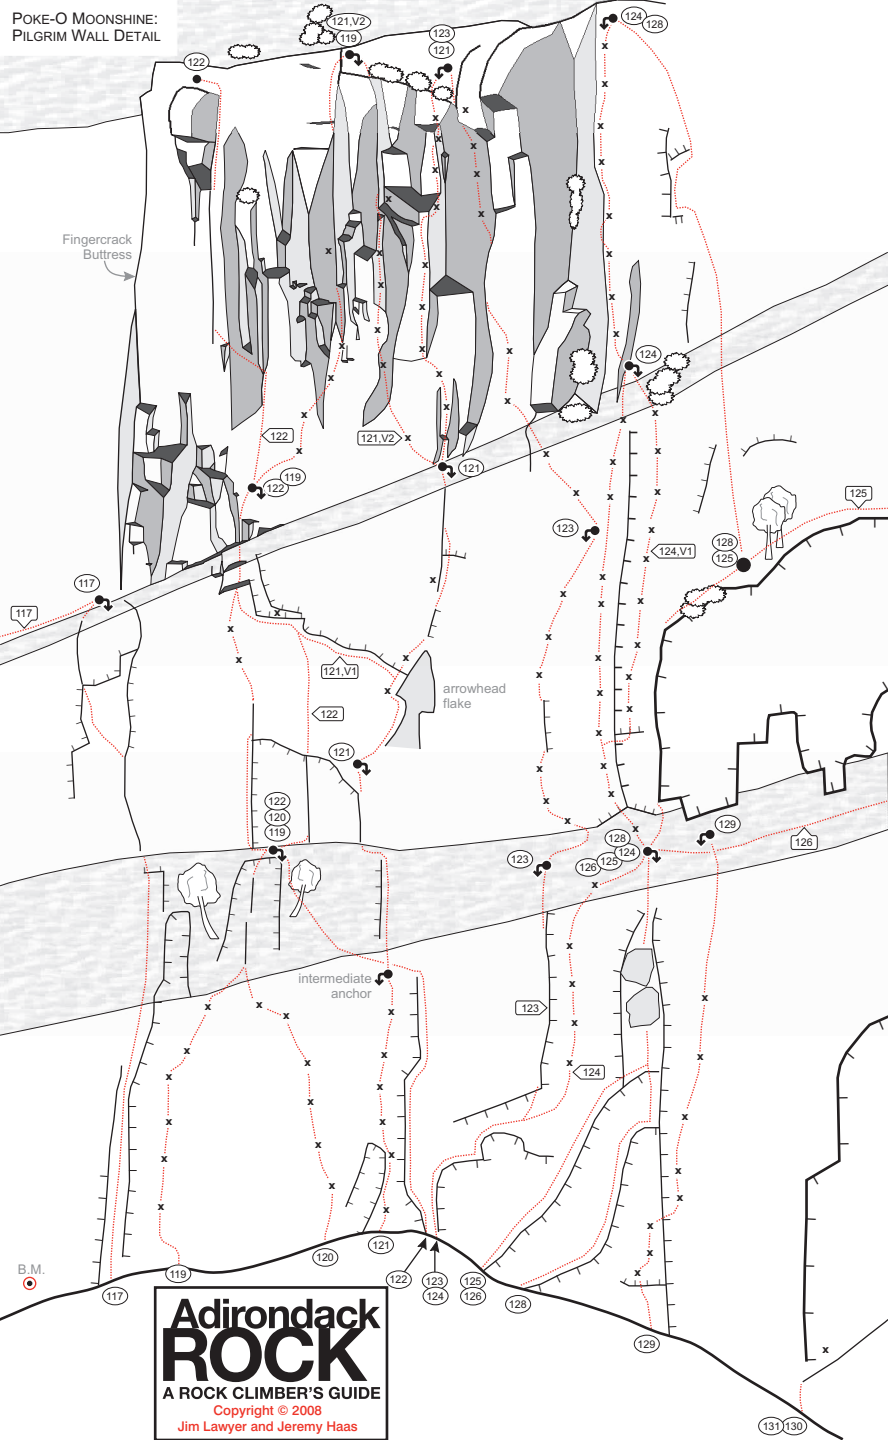

POKE-O MOONSHINE:
PILGRIM WALL DETAIL

Adirondack
ROCK
A ROCK CLIMBER'S GUIDE

Copyright © 2008
Jim Lawyer and Jeremy Haas