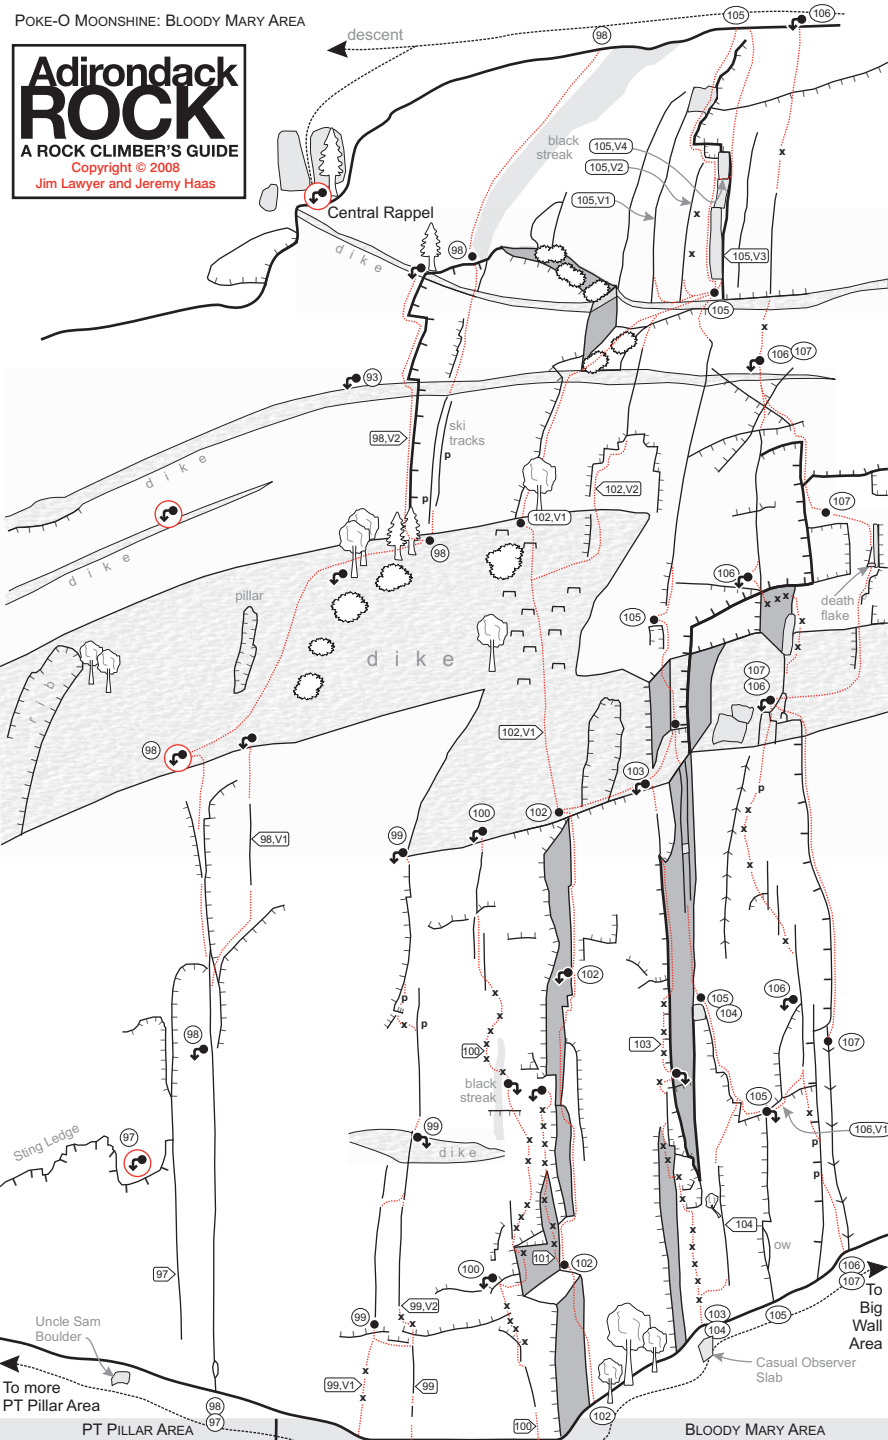

Adirondack ROCK

A ROCK CLIMBER'S GUIDE
Copyright © 2008
Jim Lawyer and Jeremy Haas

descent

Central Rappel

black streak

pillar

death flake

Sting Ledge

Uncle Sam Boulder

Casual Observer Slab

To more PT Pillar Area

To Big Wall Area

PT PILLAR AREA

BLOODY MARY AREA