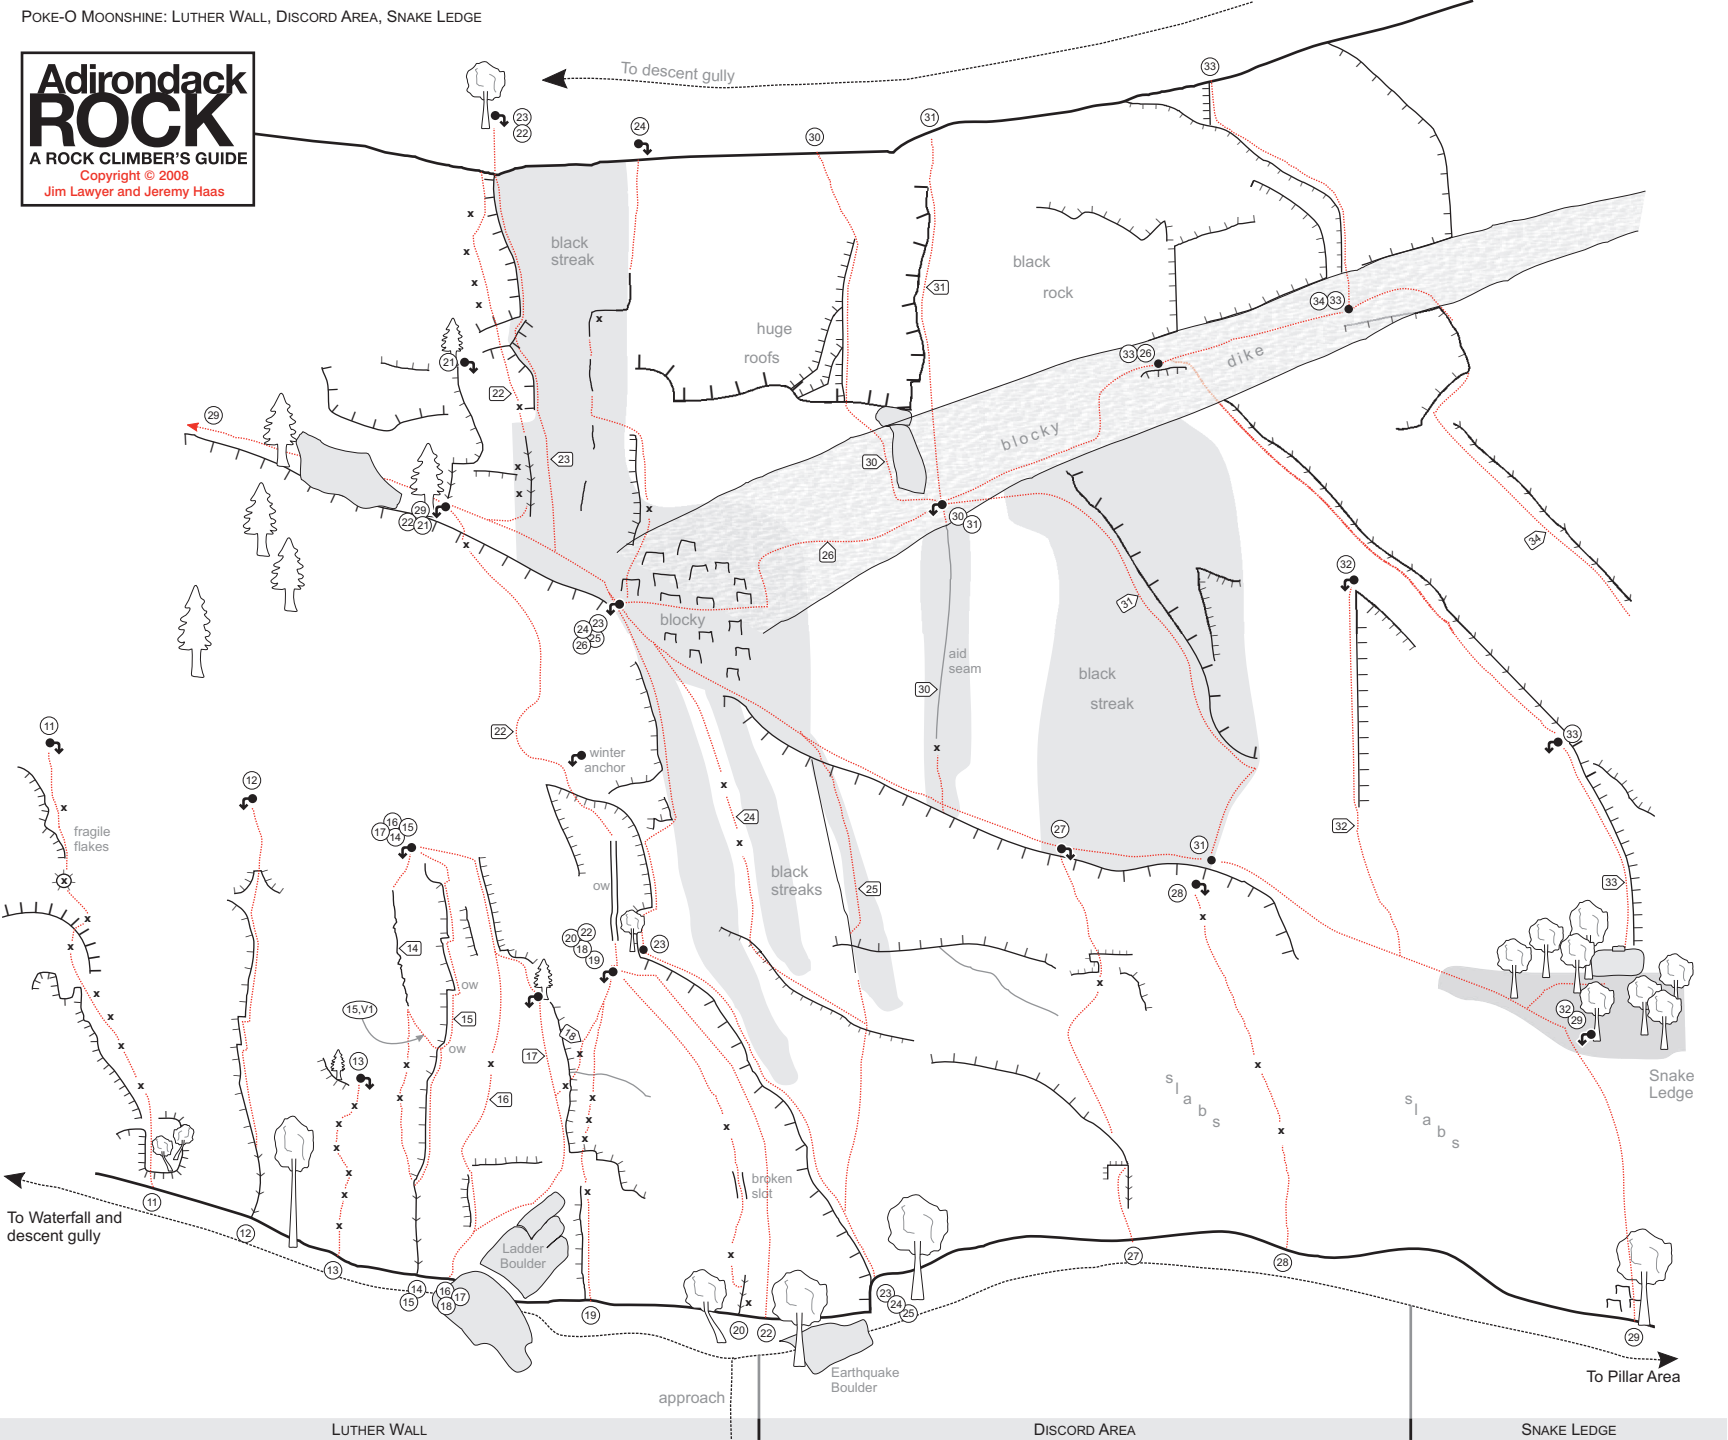

**Adirondack
ROCK**
A ROCK CLIMBER'S GUIDE
Copyright © 2008
Jim Lawyer and Jeremy Haas

LUTHER WALL

DISCORD AREA

SNAKE LEDGE