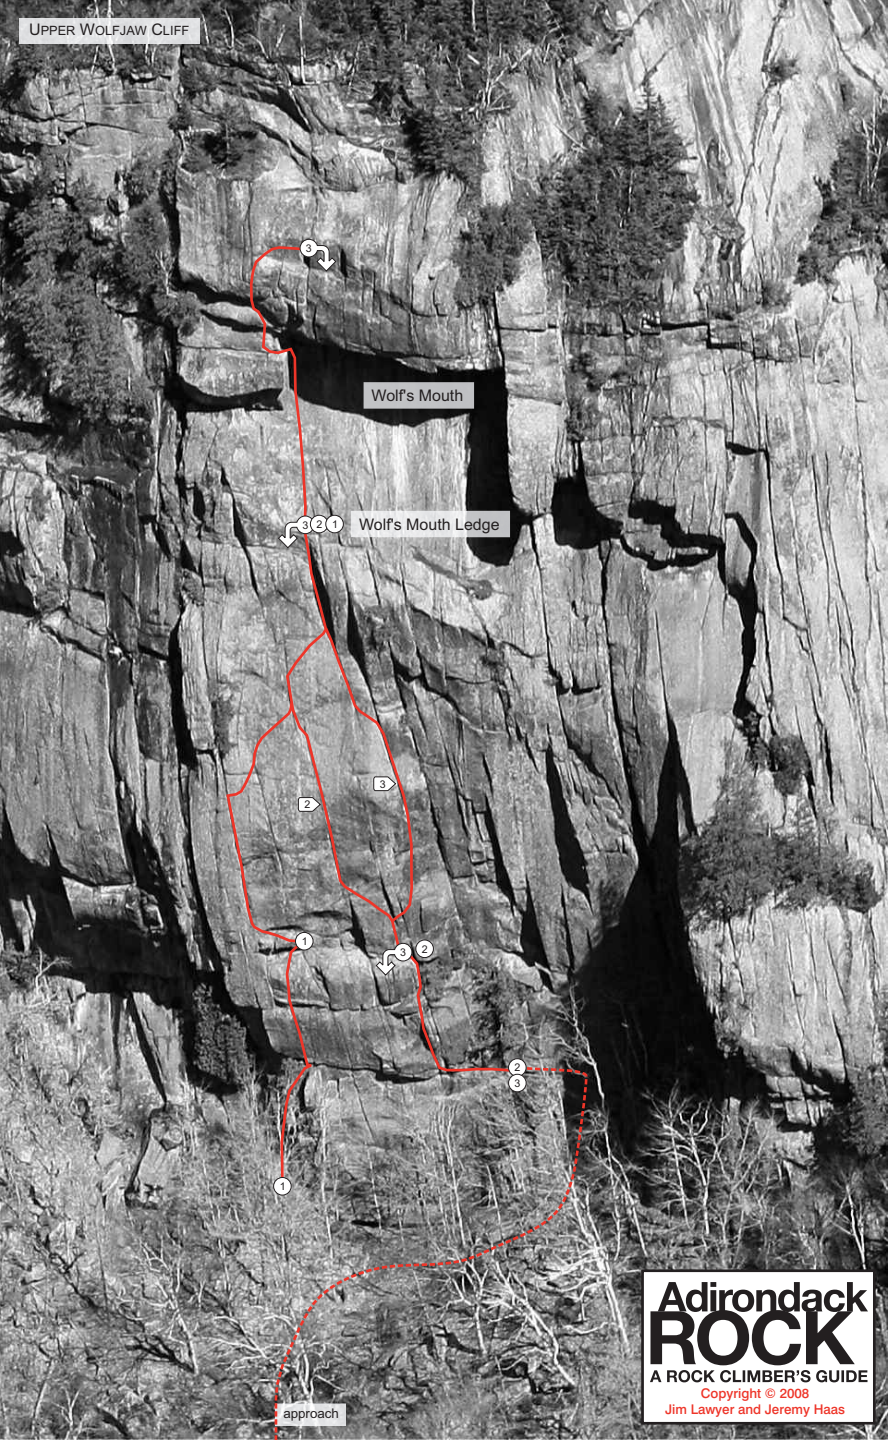

UPPER WOLFJAW CLIFF

Wolf's Mouth

Wolf's Mouth Ledge

approach

Adirondack
ROCK
A ROCK CLIMBER'S GUIDE
Copyright © 2008
Jim Lawyer and Jeremy Haas