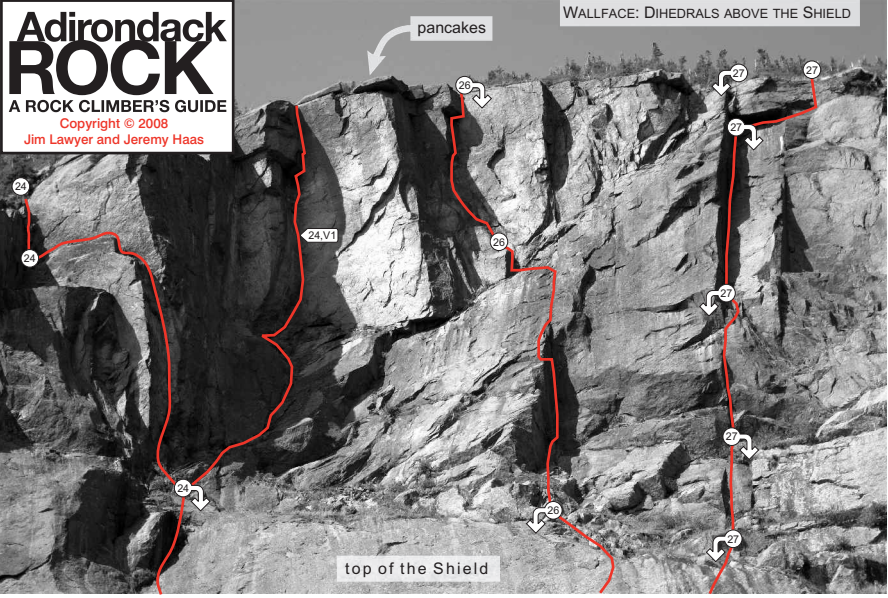

Adirondack ROCK

A ROCK CLIMBER'S GUIDE
Copyright © 2008
Jim Lawyer and Jeremy Haas

pancakes

WALLFACE: DIHEDRALS ABOVE THE SHIELD

top of the Shield