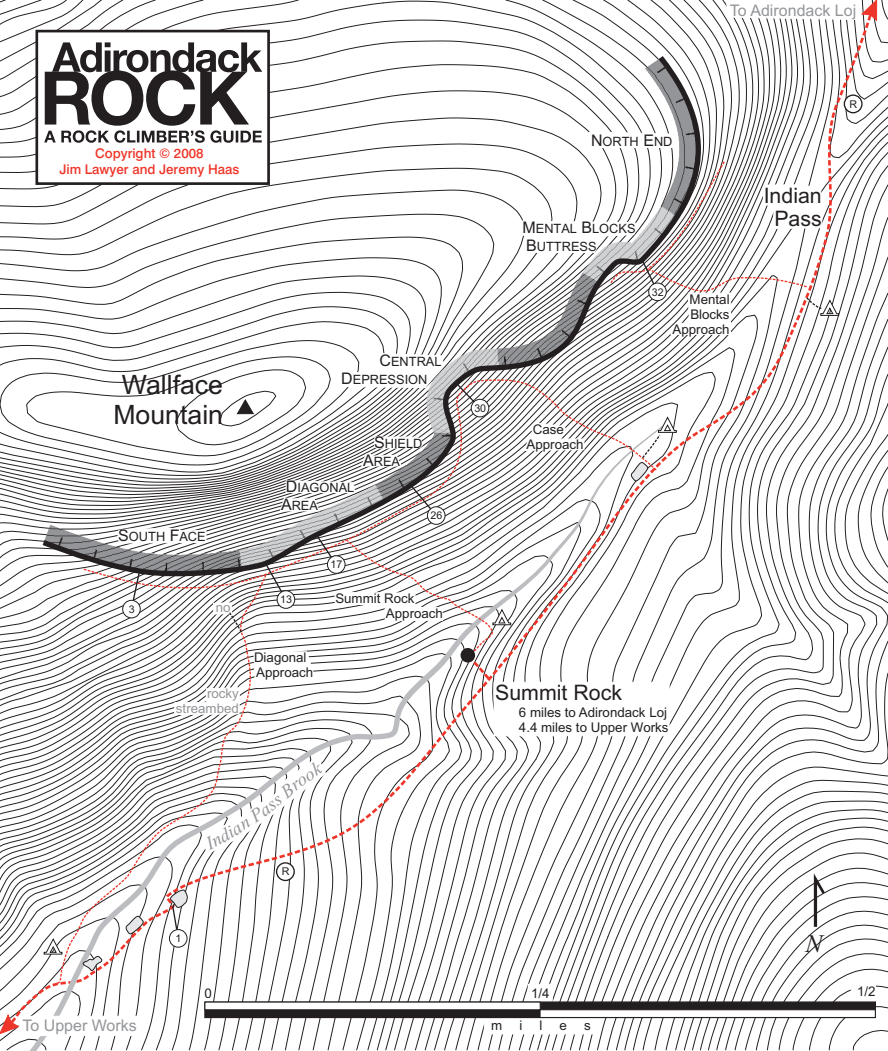

Adirondack ROCK

A ROCK CLIMBER'S GUIDE

Copyright © 2008

Jim Lawyer and Jeremy Haas

Wallface Mountain

NORTH END

MENTAL BLOCKS BUTTRESS

Indian Pass

CENTRAL DEPRESSION

Mental Blocks Approach

SHIELD AREA

Case Approach

DIAGONAL AREA

Summit Rock Approach

SOUTH FACE

Diagonal Approach

Summit Rock

6 miles to Adirondack Loj

4.4 miles to Upper Works

rocky streambed

Indian Pass Brook

To Upper Works

To Adirondack Loj