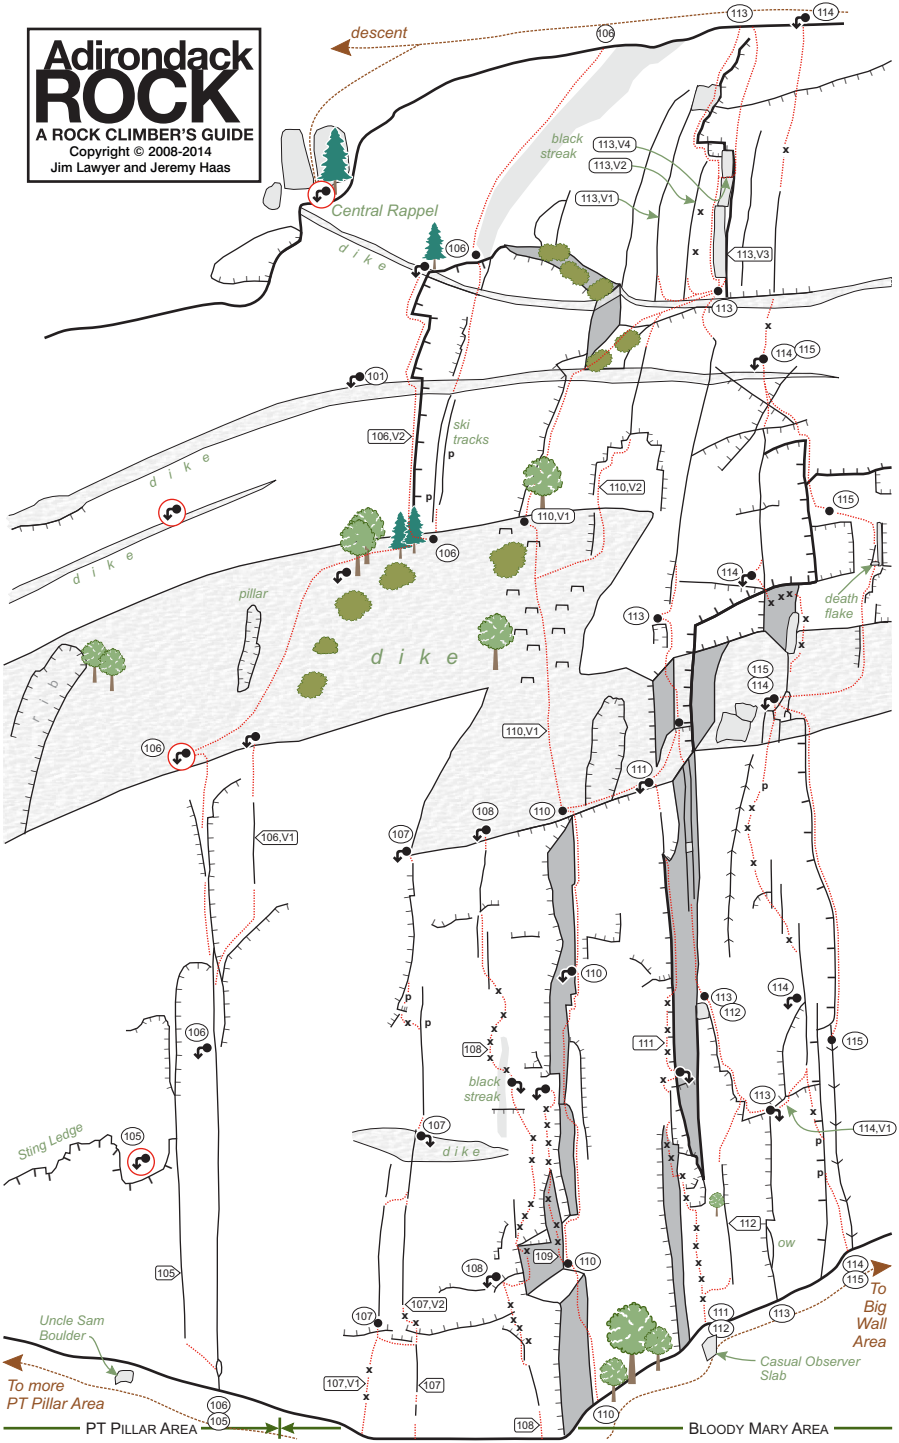

Adirondack ROCK

A ROCK CLIMBER'S GUIDE

Copyright © 2008-2014

Jim Lawyer and Jeremy Haas

descent

Central Rappel

black streak

pillar

ski tracks

death flake

Sting Ledge

Uncle Sam Boulder

Casual Observer Slab

To more PT Pillar Area

To Big Wall Area

PT PILLAR AREA

BLOODY MARY AREA