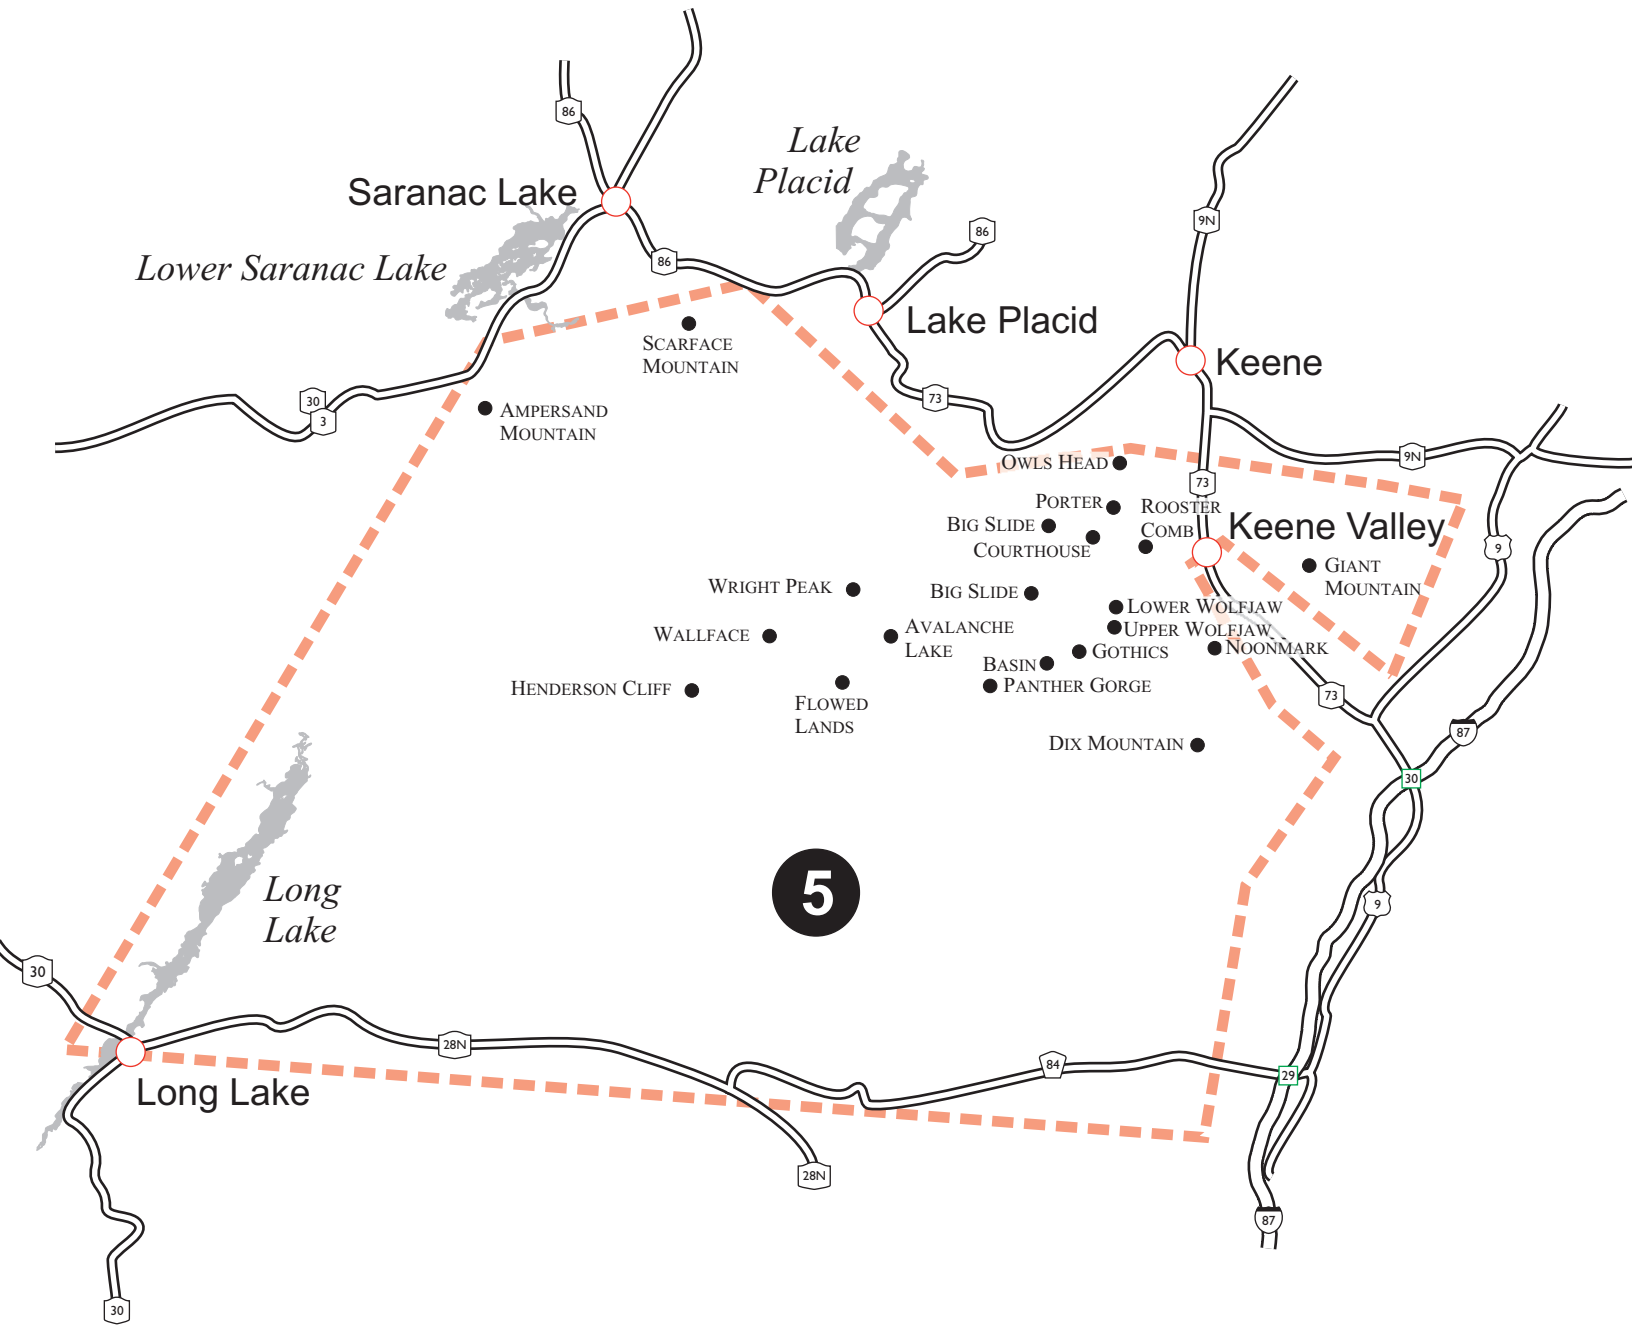

- 1 Lake Champlain
- 2 Chapel Pond Pass
- 3 Keene
- 4 Wilmington Notch
- 5 High Peaks
- 6 Lake George
- 7 Indian Lake
- 8 Southern Mountains
- 9 Old Forge
- 10 Cranberry Lake
- 11 Northern Mountains

1

Page 37

2

73

9

9

20

87

4

BEAR DEN (AKA UPPER SLAB)
POLAR SOLDIER WALL

Page 341

Schroon Lake

Ticonderoga

Schroon Lake

Brant Lake

Hague

Pottersville

Wevertown

DEVIL'S WASHDISH CLIFF

PHAROAH MOUNTAIN:
MAIN FACE
SUMMIT CLIFFS

BARTON HIGH CLIFF

DEER LEAP

TONGUE MOUNTAIN CLIFF

SLEEPING BEAUTY MOUNTAIN

NEW BUCK
UPPER BUCK
STEWARTS LEDGE
THE BRAIN

HUDSON RIVER CRAGS