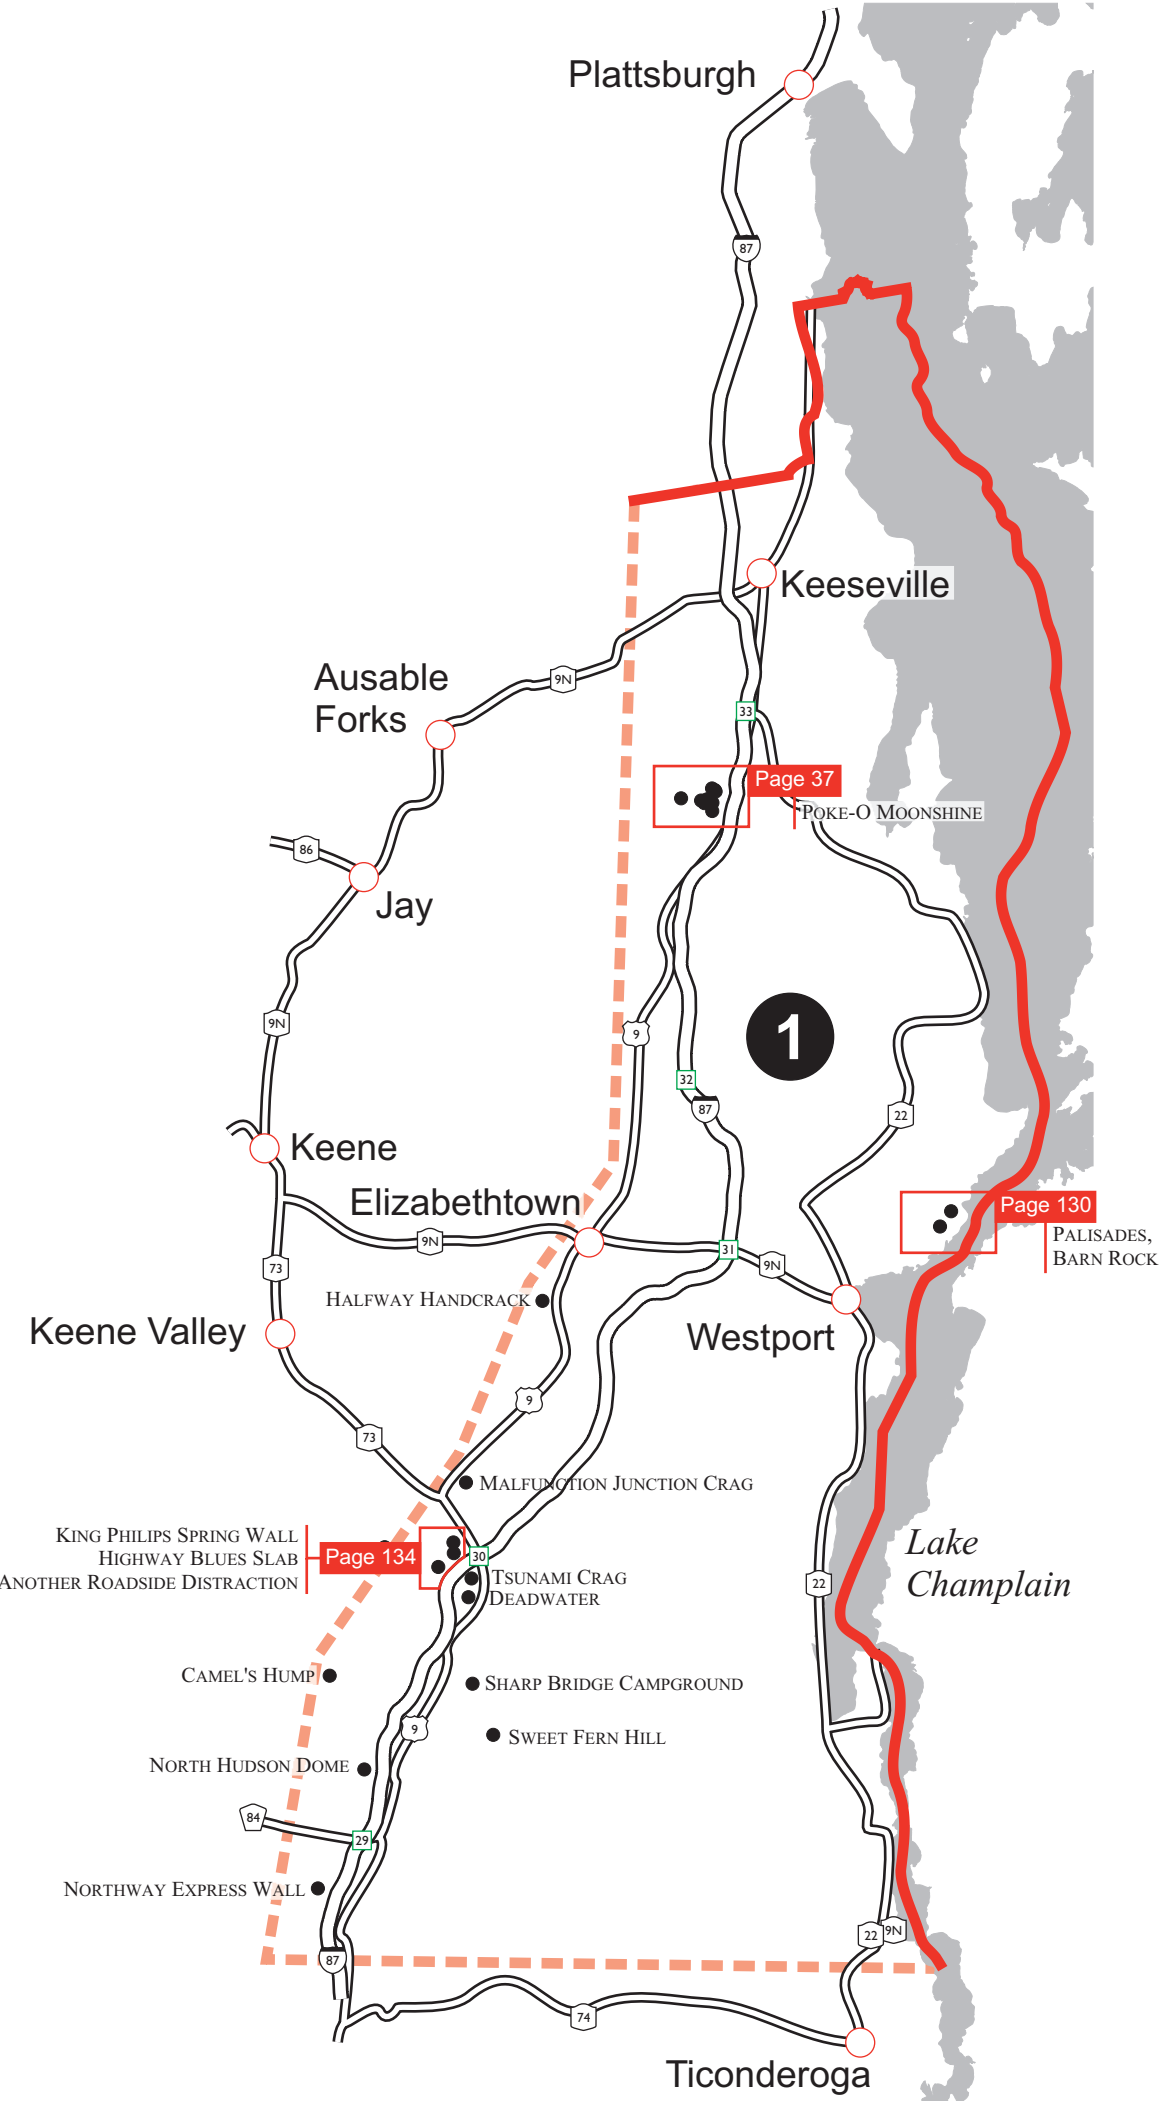

- 1 Lake Champlain
- 2 Chapel Pond Pass
- 3 Keene
- 4 Wilmington Notch
- 5 High Peaks
- 6 Lake George
- 7 Indian Lake
- 8 Southern Mountains
- 9 Old Forge
- 10 Cranberry Lake
- 11 Northern Mountains

1

Page 37

Page 130

Page 134

73

Keene Valley

ROARING
BROOK
FALLS

SPIDER'S WEB
LOWER WASHBOWL
UPPER WASHBOWL
CREATURE WALL

Page 224

CASE WALL
CRACK IN THE WOODS

Page 341

Schroon Lake

Ticonderoga

Schroon Lake

Brant Lake

Hague

Pottersville

Wevertown

DEVIL'S WASHDISH CLIFF

PHAROAH MOUNTAIN:
MAIN FACE
SUMMIT CLIFFS

BARTON HIGH CLIFF

DEER LEAP

TONGUE MOUNTAIN CLIFF

SLEEPING BEAUTY MOUNTAIN

NEW BUCK
UPPER BUCK
STEWARTS LEDGE
THE BRAIN

HUDSON RIVER CRAGS