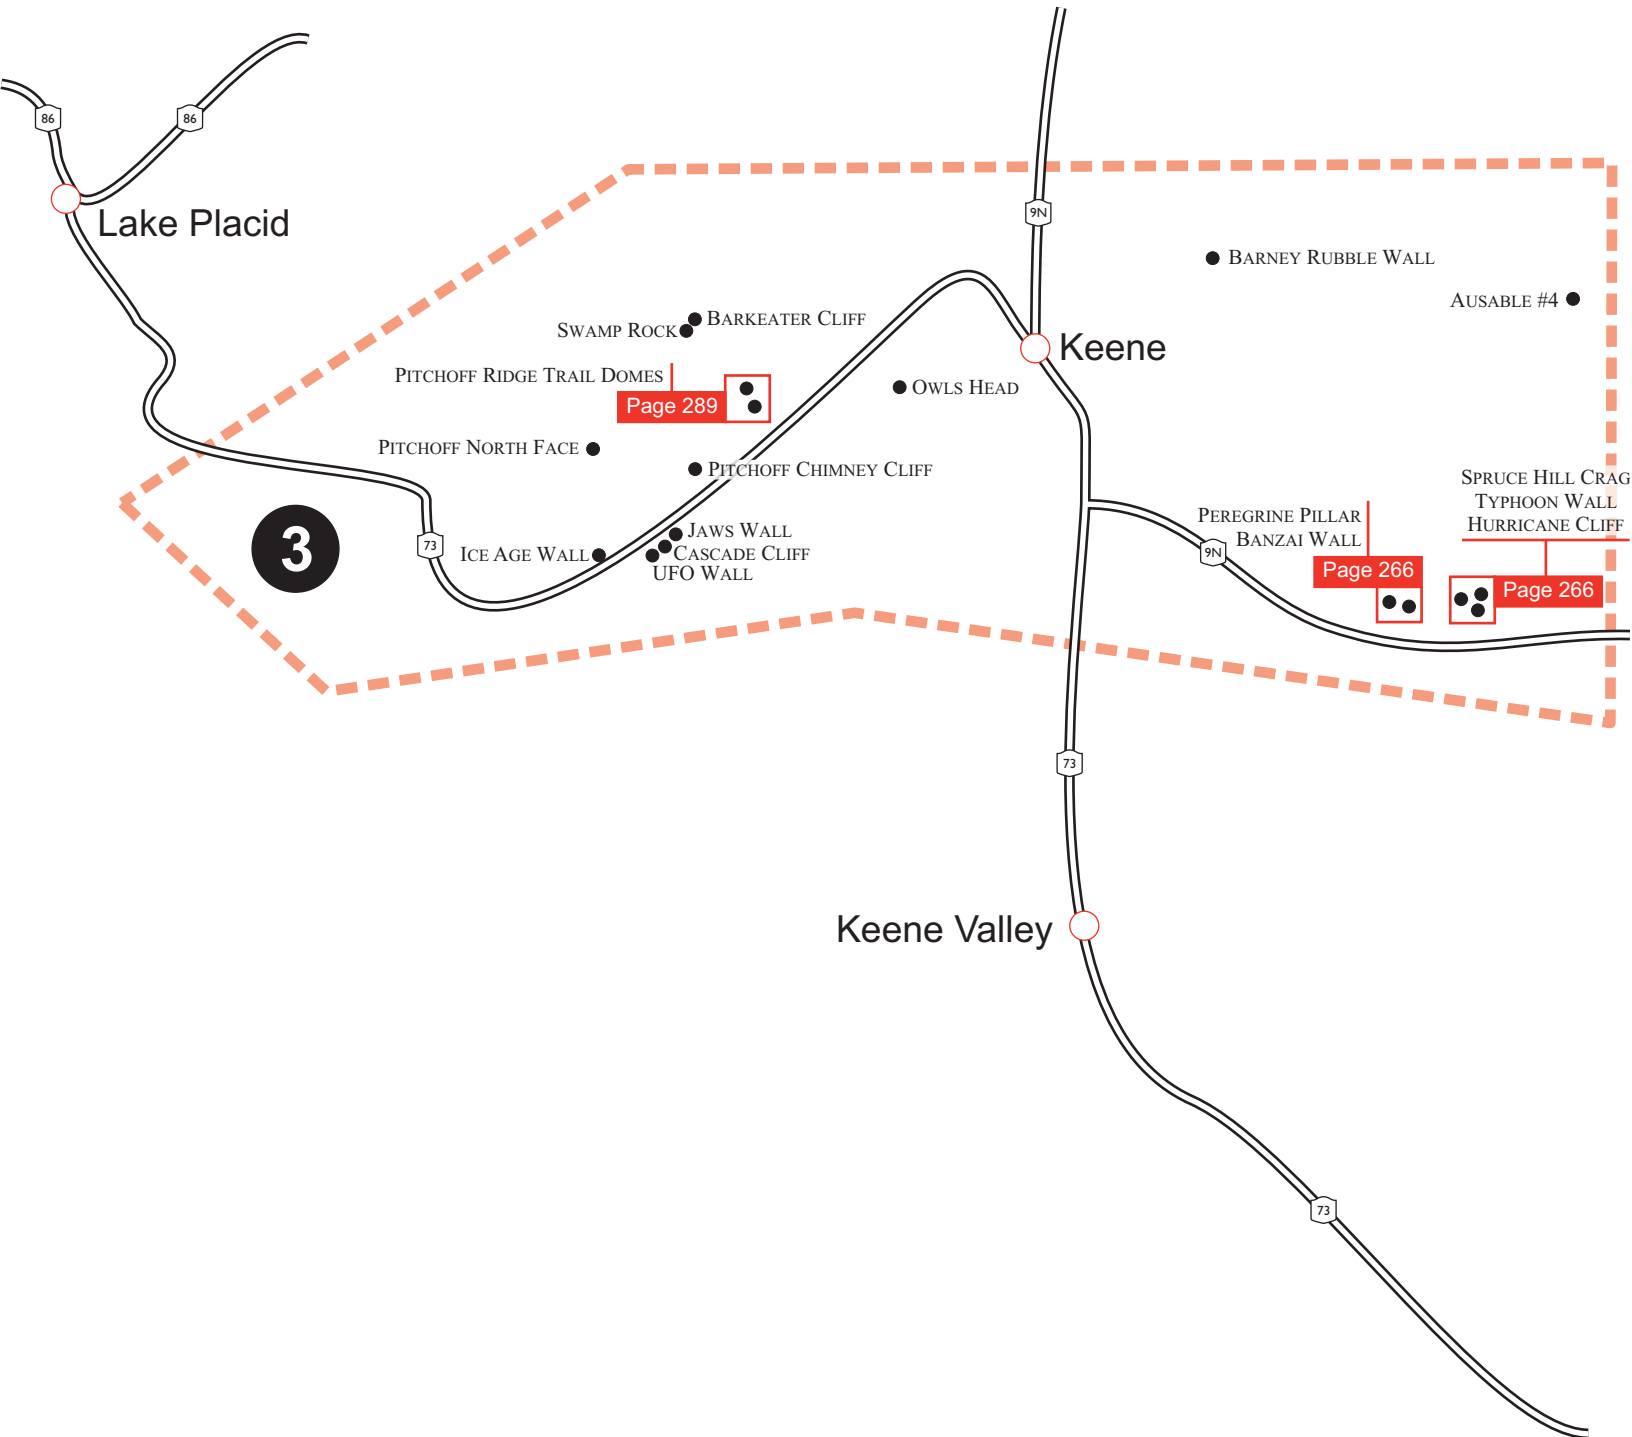

- 1 Lake Champlain
- 2 Chapel Pond Pass
- 3 Keene
- 4 Wilmington Notch
- 5 High Peaks
- 6 Lake George
- 7 Indian Lake
- 8 Southern Mountains
- 9 Old Forge
- 10 Cranberry Lake
- 11 Northern Mountains

1

Page 37

2

73

9

9

20

87

4

BEAR DEN (AKA UPPER SLAB)
POLAR SOLDIER WALL

Page 341

Schroon Lake

Ticonderoga

Schroon Lake

Brant Lake

Hague

Pottersville

Wevertown

DEVIL'S WASHDISH CLIFF

PHAROAH MOUNTAIN:
MAIN FACE
SUMMIT CLIFFS

BARTON HIGH CLIFF

DEER LEAP

TONGUE MOUNTAIN CLIFF

SLEEPING BEAUTY MOUNTAIN

NEW BUCK
UPPER BUCK
STEWARTS LEDGE
THE BRAIN

HUDSON RIVER CRAGS