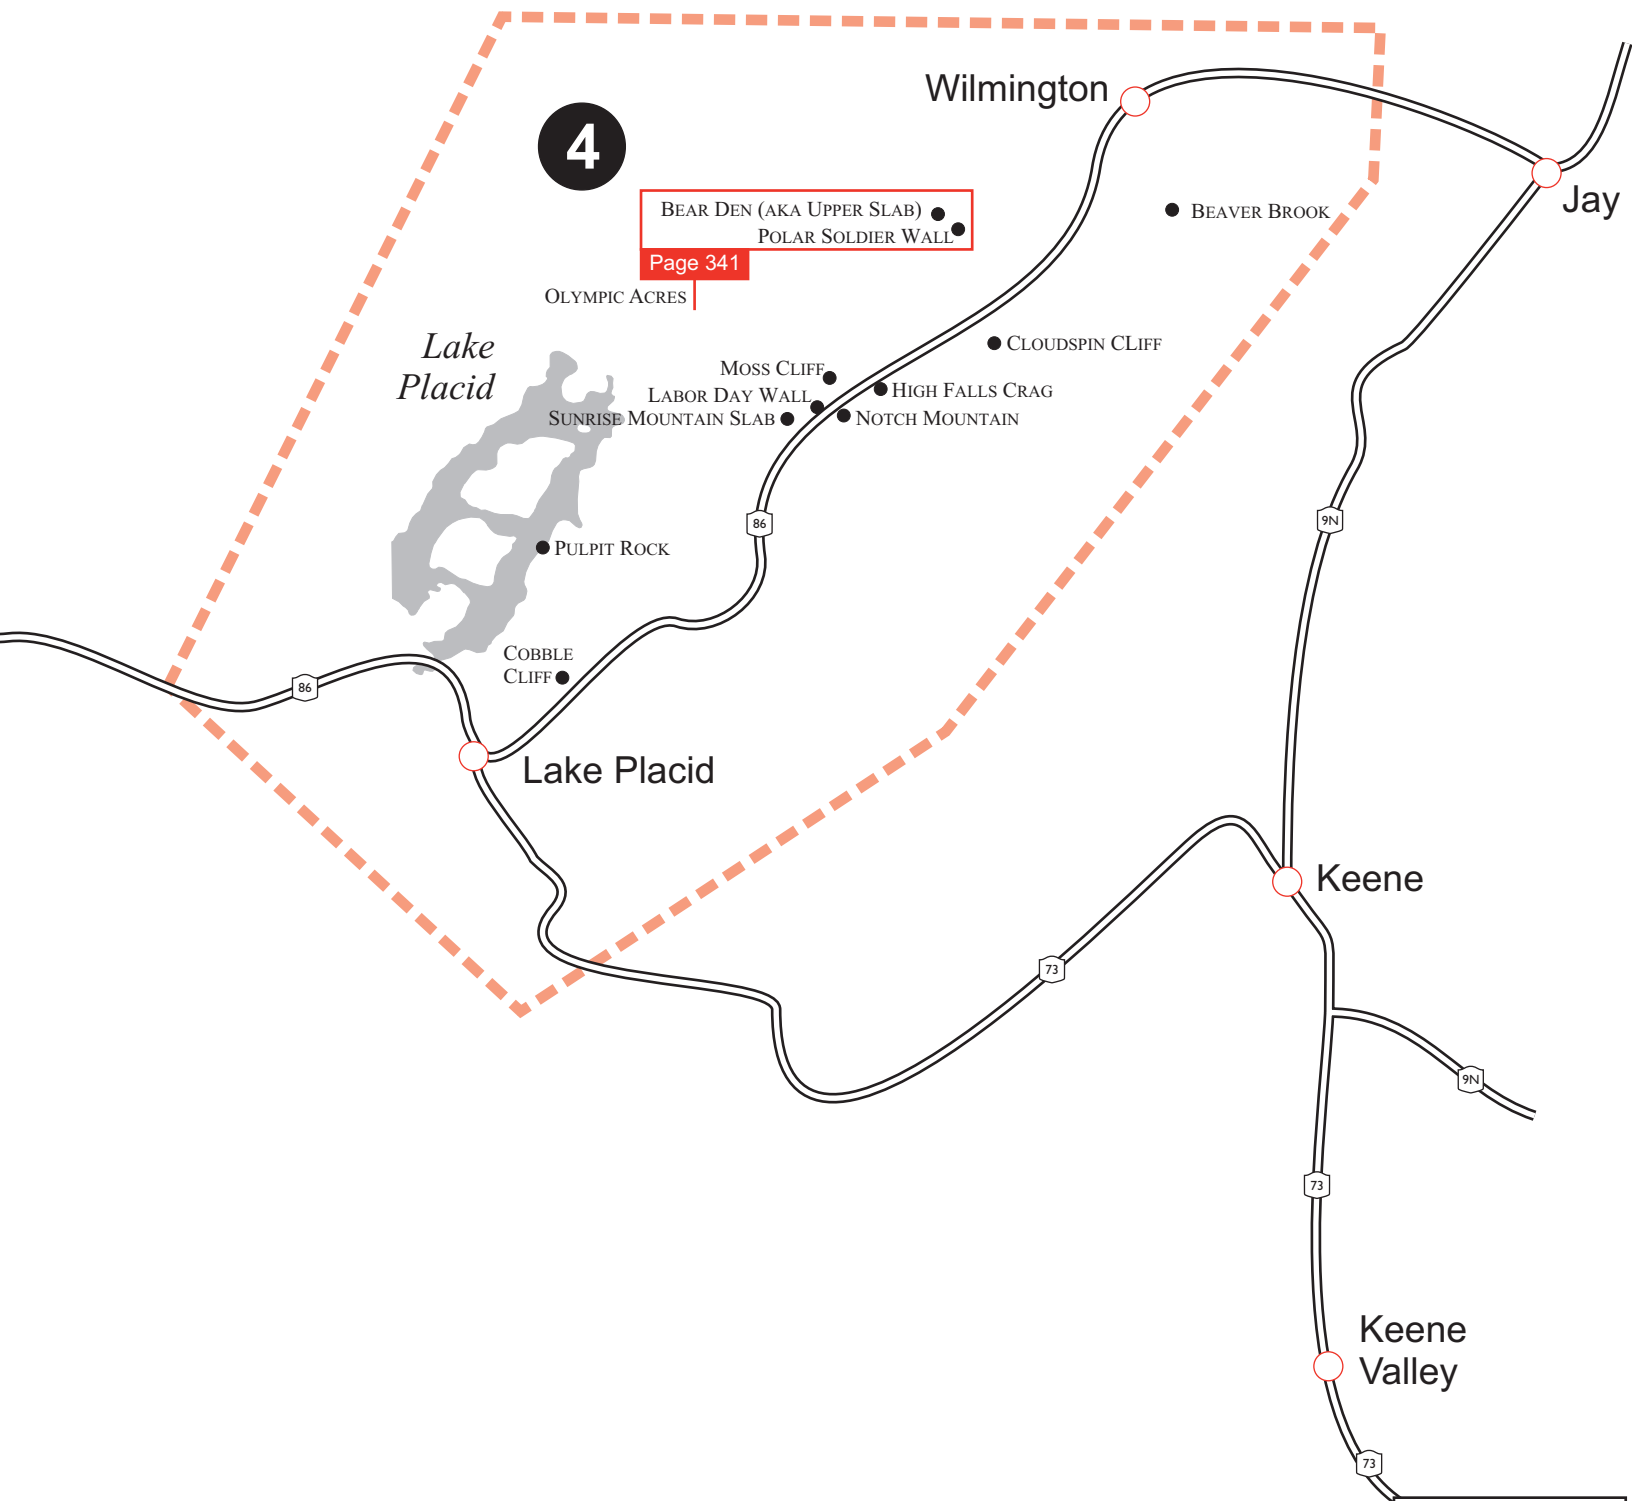

- 1 Lake Champlain
- 2 Chapel Pond Pass
- 3 Keene
- 4 Wilmington Notch
- 5 High Peaks
- 6 Lake George
- 7 Indian Lake
- 8 Southern Mountains
- 9 Old Forge
- 10 Cranberry Lake
- 11 Northern Mountains

1

Page 37

2

73

9

9

20

87

4

BEAR DEN (AKA UPPER SLAB)
POLAR SOLDIER WALL

Page 341

Schroon Lake

Ticonderoga

Schroon Lake

Brant Lake

Hague

Pottersville

Wevertown

DEVIL'S WASHDISH CLIFF

PHAROAH MOUNTAIN:
MAIN FACE
SUMMIT CLIFFS

BARTON HIGH CLIFF

DEER LEAP

TONGUE MOUNTAIN CLIFF

SLEEPING BEAUTY MOUNTAIN

NEW BUCK
UPPER BUCK
STEWARTS LEDGE
THE BRAIN

HUDSON RIVER CRAGS