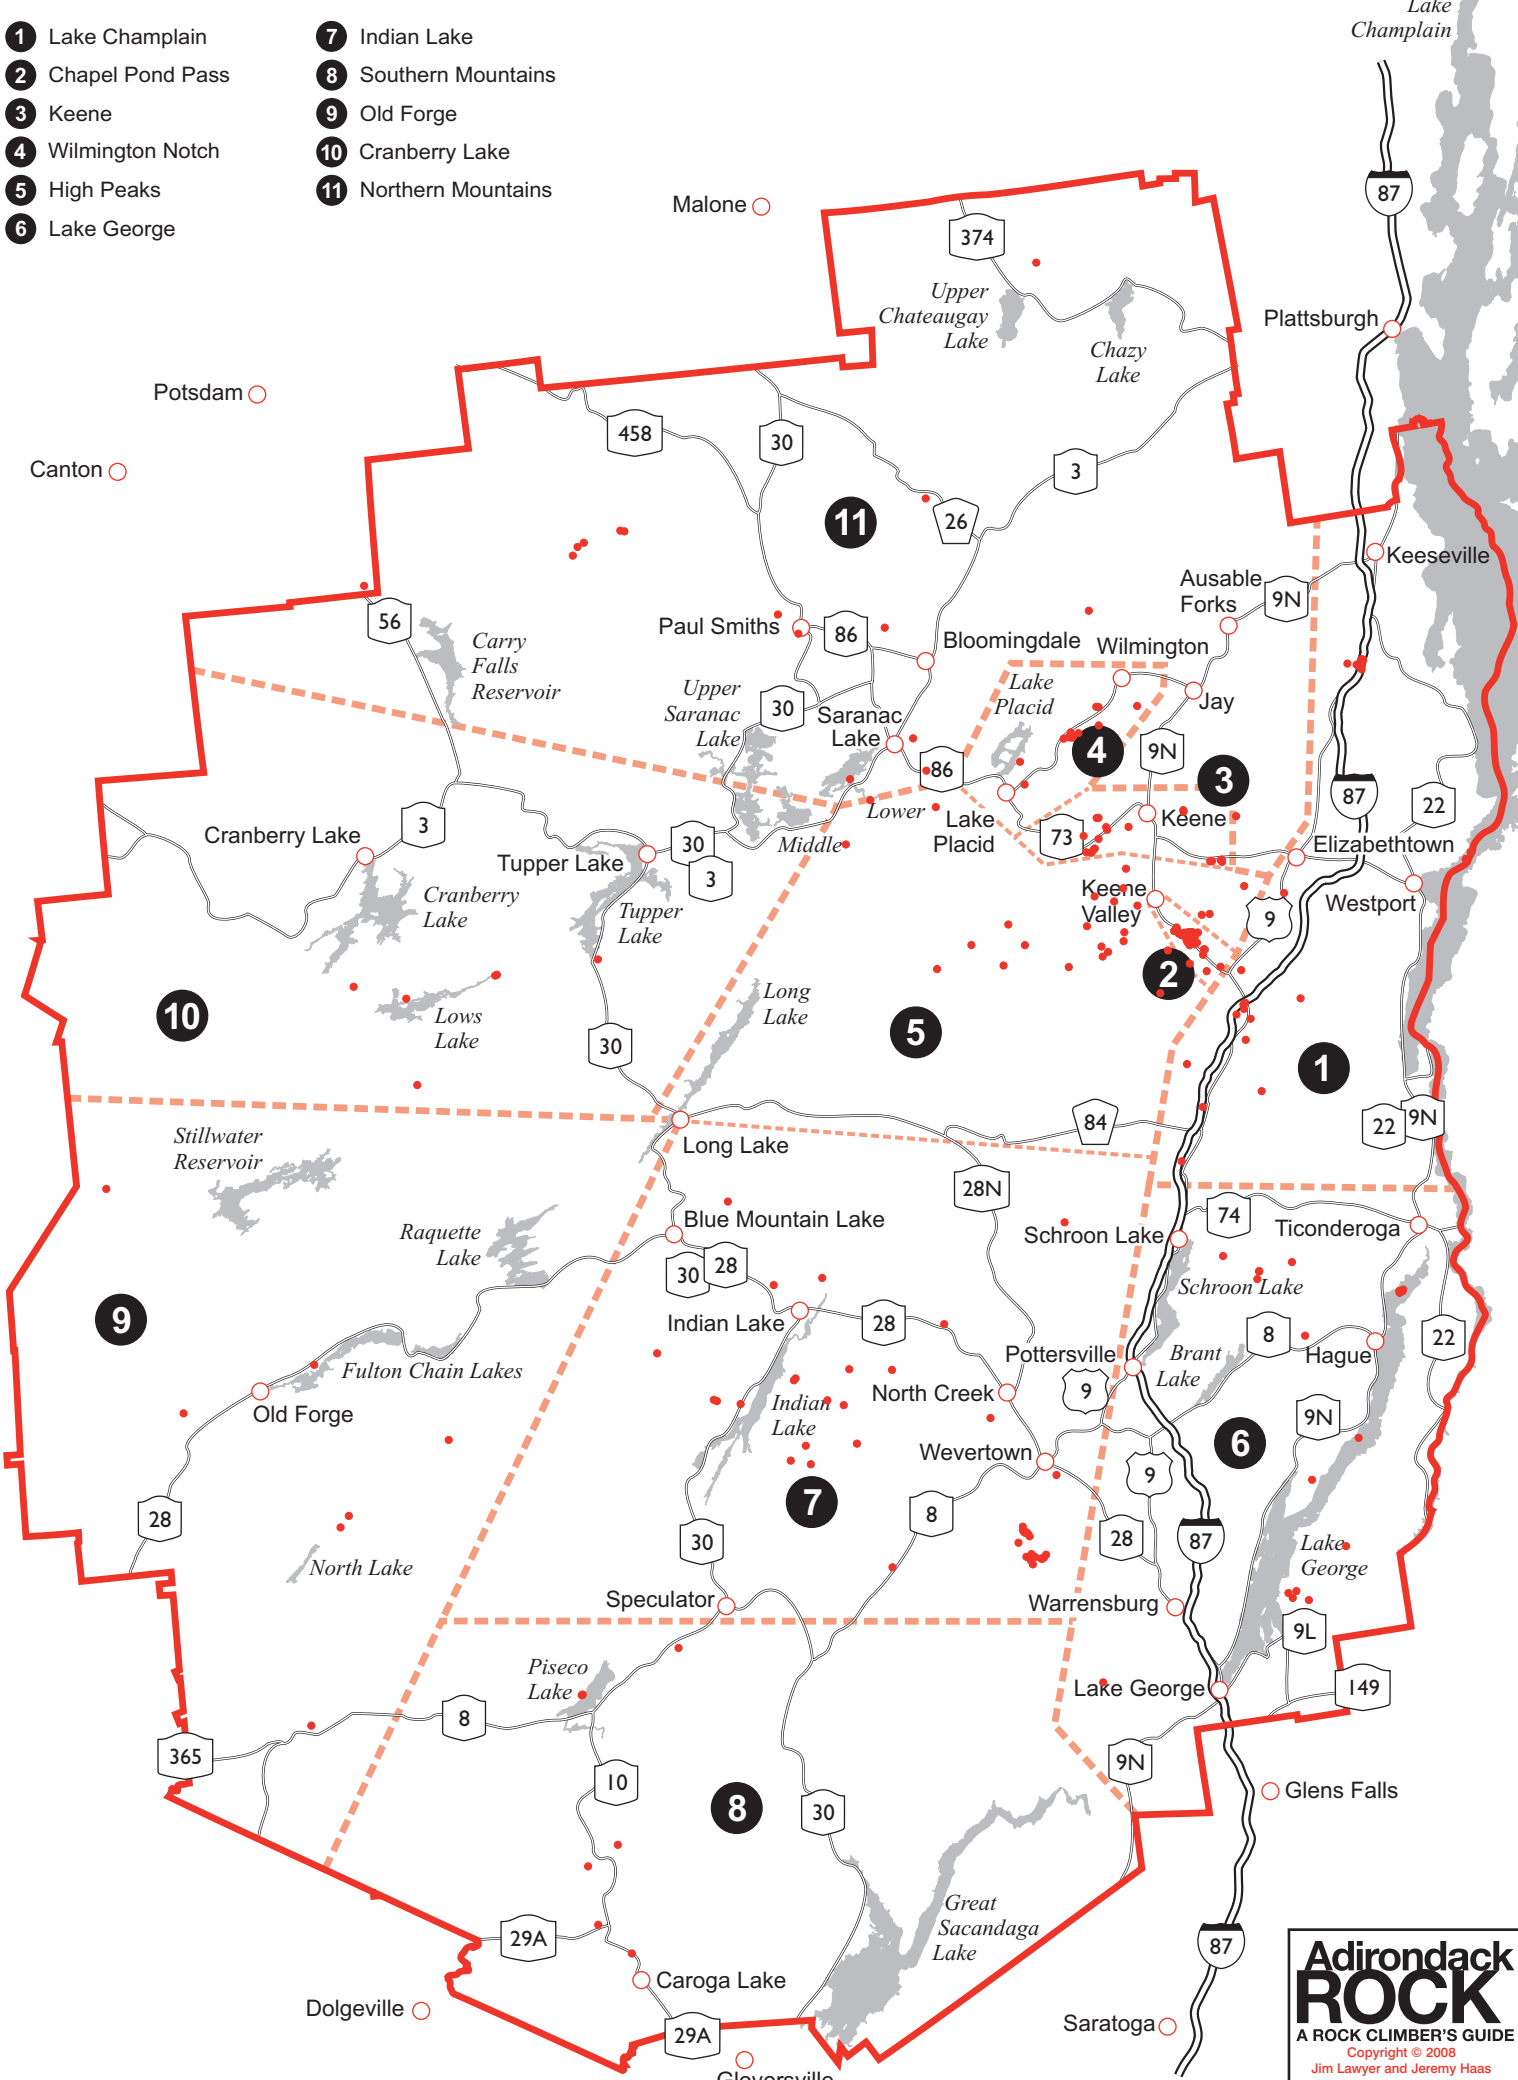

- 1 Lake Champlain
- 2 Chapel Pond Pass
- 3 Keene
- 4 Wilmington Notch
- 5 High Peaks
- 6 Lake George
- 7 Indian Lake
- 8 Southern Mountains
- 9 Old Forge
- 10 Cranberry Lake
- 11 Northern Mountains

1

Page 37

Page 130

Page 134

73

Keene Valley

ROARING
BROOK
FALLS

SPIDER'S WEB
LOWER WASHBOWL
UPPER WASHBOWL
CREATURE WALL

Page 224

CASE WALL
CRACK IN THE WOODS

Page 341

Schroon Lake

Ticonderoga

Schroon Lake

Brant Lake

Hague

Pottersville

Wevertown

DEVIL'S WASHDISH CLIFF

PHAROAH MOUNTAIN:
MAIN FACE
SUMMIT CLIFFS

BARTON HIGH CLIFF

DEER LEAP

TONGUE MOUNTAIN CLIFF

SLEEPING BEAUTY MOUNTAIN

NEW BUCK
UPPER BUCK
STEWARTS LEDGE
THE BRAIN

HUDSON RIVER CRAGS