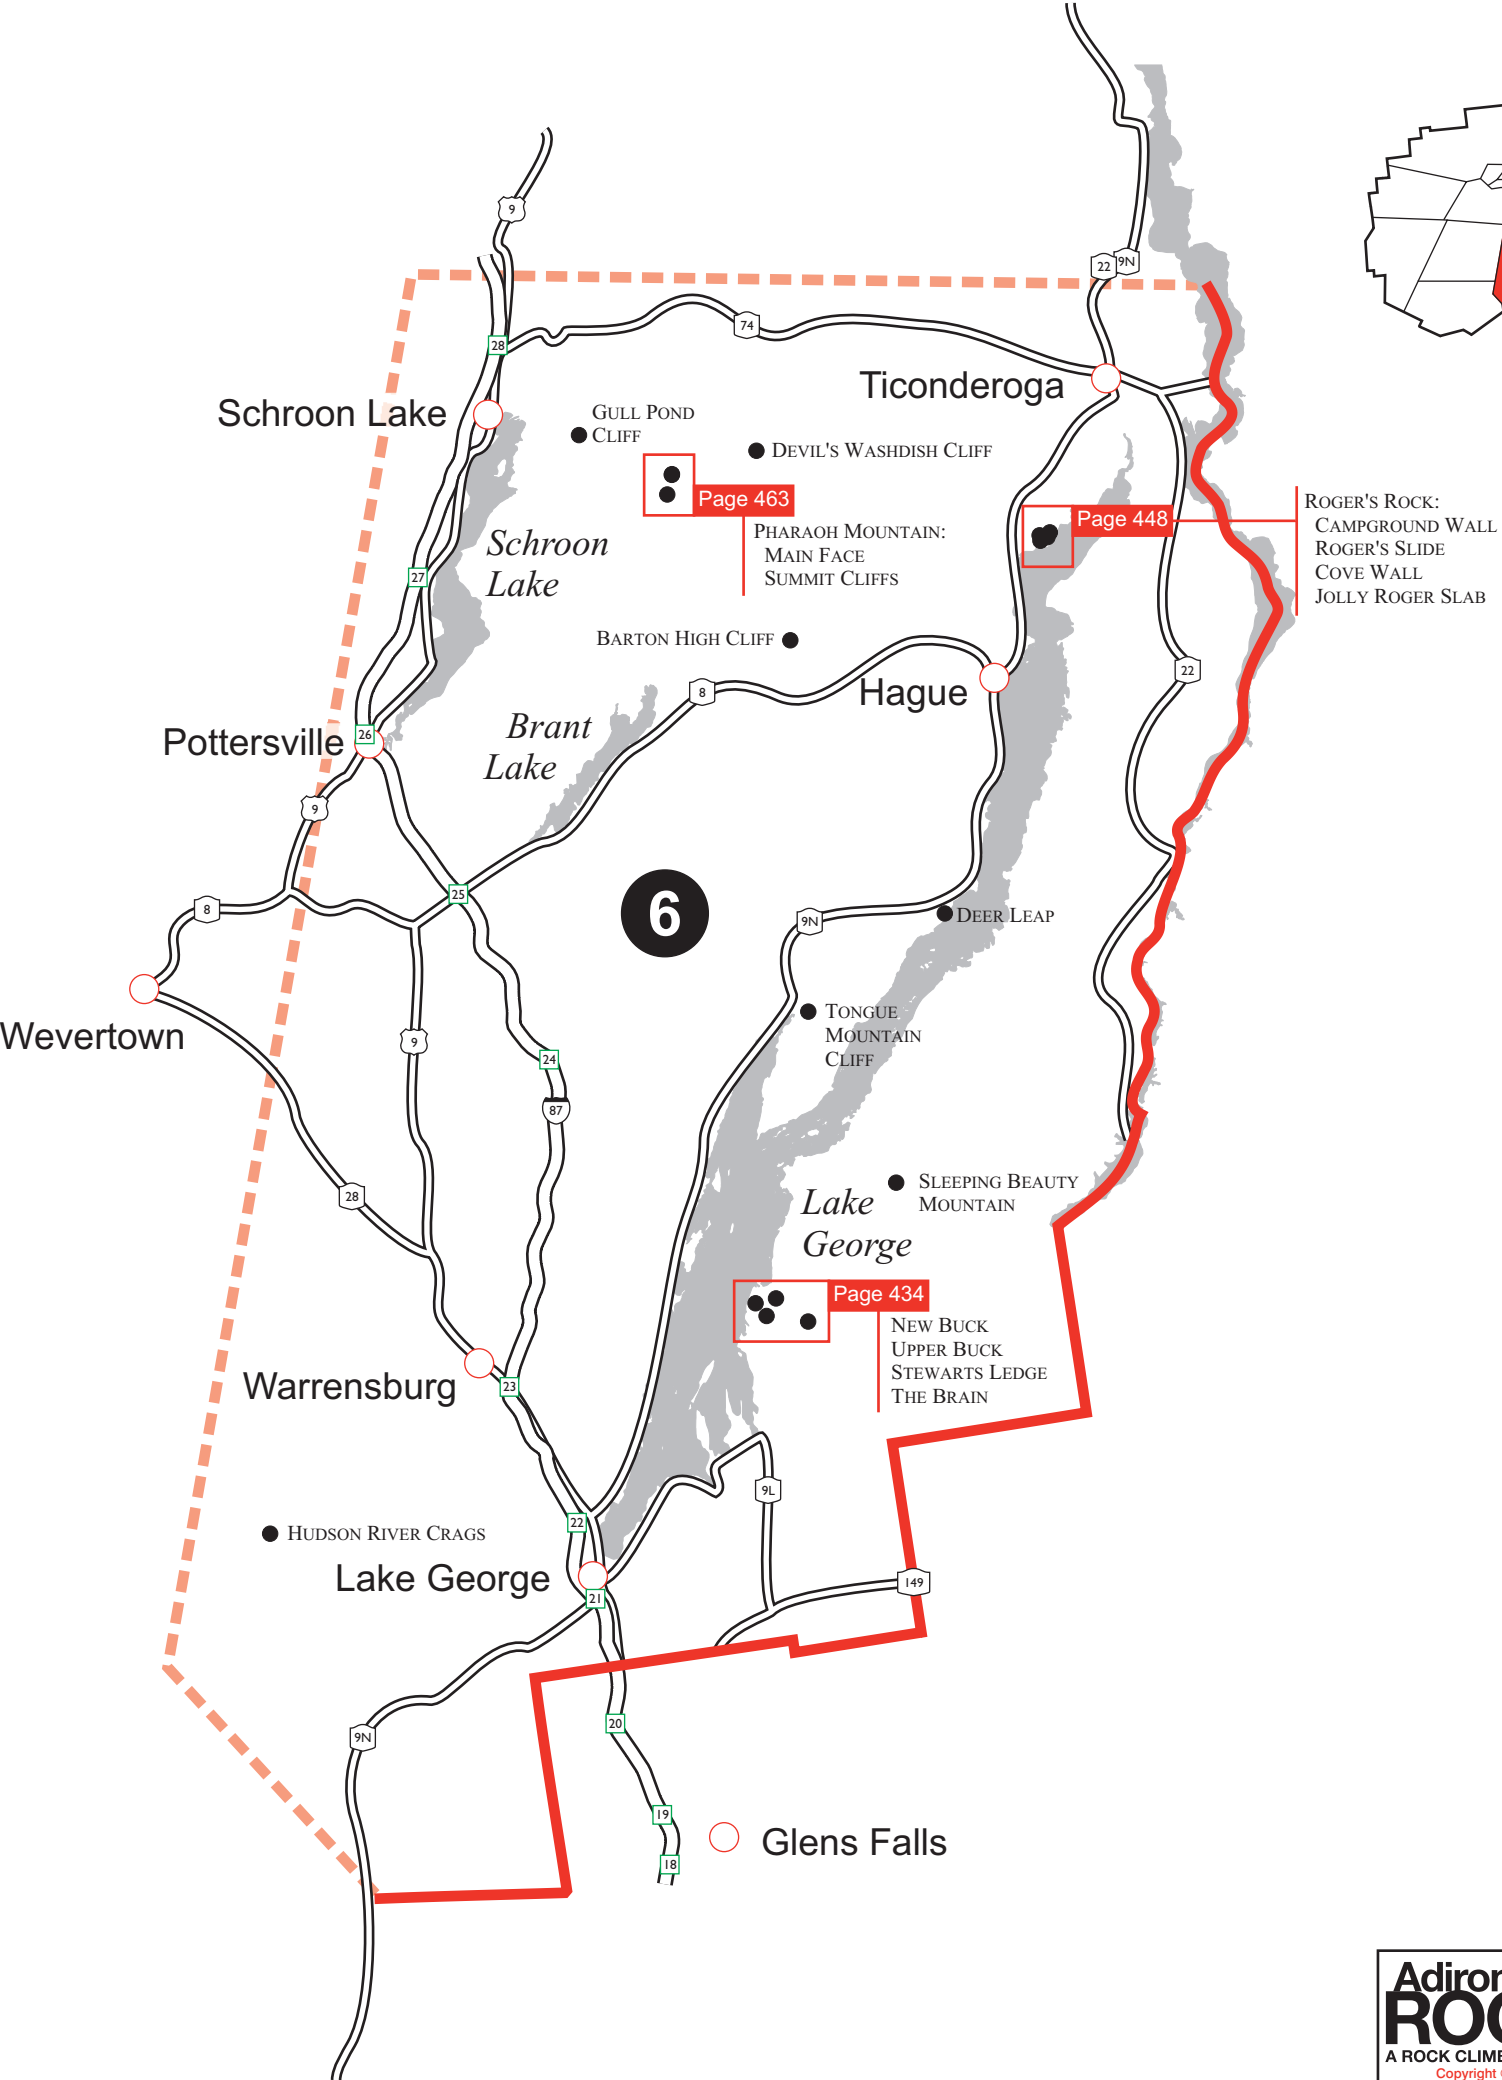

- 1 Lake Champlain
- 2 Chapel Pond Pass
- 3 Keene
- 4 Wilmington Notch
- 5 High Peaks
- 6 Lake George
- 7 Indian Lake
- 8 Southern Mountains
- 9 Old Forge
- 10 Cranberry Lake
- 11 Northern Mountains

1

Page 37

2

73

9

9

20

87

4

BEAR DEN (AKA UPPER SLAB)
POLAR SOLDIER WALL

Page 341

Schroon Lake

Ticonderoga

Schroon Lake

Brant Lake

Hague

Pottersville

Wevertown

DEVIL'S WASHDISH CLIFF

PHAROAH MOUNTAIN:
MAIN FACE
SUMMIT CLIFFS

BARTON HIGH CLIFF

DEER LEAP

TONGUE MOUNTAIN CLIFF

SLEEPING BEAUTY MOUNTAIN

NEW BUCK
UPPER BUCK
STEWARTS LEDGE
THE BRAIN

HUDSON RIVER CRAGS